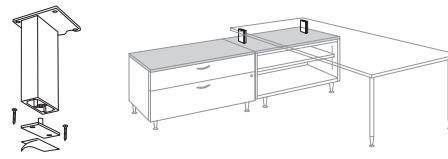

18" Wide Closet & Shelves

Stack-on Cube

18" Wide

Personal Drawers

Cushion Mobiles

Box/File

Pencil/Box/File

Power Locker

Work Surfaces

Desk Legs (27 3/4" high) and Floating Top Support

Round

Rectangle

Floating Top Support with tape or screws

Acrylic Privacy Screens and Modesty Panels

Metal Modesty Panels

Tackable Privacy Screens

Overhead Storage and Tack Boards

Cushions are 1" thick, with nonslip rubber backing

Felt Drawer Liner

Magnetic Drawer Dividers

Point of Use Power and Data

Cove - Table Top Solutions

Drifter

Modular Power