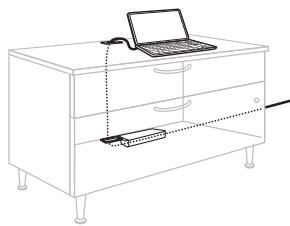

Cayenne Modular Power Solution

Each Cayenne low storage cabinet includes an internal corridor for wire management. Plastic, adhesive channels may be placed as needed to route cords laterally from cabinet-to-cabinet.

Modular electrical components with convenient, point-of-use access to power and data provide the full workstation solution.

Two Drawer

Wires run top-to-bottom (or bottom-to-top!) through an internal wire corridor.