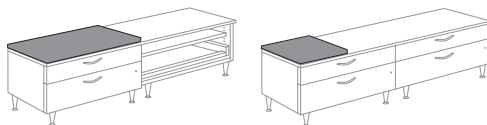

Work Surfaces

Desk Legs (27 3/4" high) and Floating Top Support

Round

Rectangle

Floating Top Support with tape or screws

Acrylic Privacy Screens and Modesty Panels

Metal Modesty Panels

Tackable Privacy Screens

Overhead Storage and Tack Boards

Cushions are 1" thick, with nonslip rubber backing

Felt Drawer Liner

Magnetic Drawer Dividers

Point of Use Power and Data

Cove - Table Top Solutions

Drifter

Modular Power