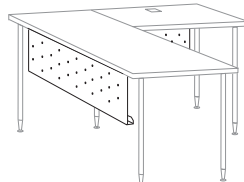

Work Surfaces

Desk Legs (27 3/4" high) and Floating Top Support

Round

Rectangle

Floating Top Support with tape or screws

Acrylic Privacy Screens and Modesty Panels

Metal Modesty Panels

Tackable Privacy Screens

Overhead Storage and Tack Boards

Cushions are 1" thick, with nonslip rubber backing

Felt Drawer Liner

Magnetic Drawer Dividers

Point of Use Power and Data

Cove - Table Top Solutions

Drifter

Modular Power