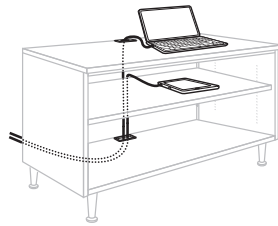

This touchdown station includes floating top support legs and acrylic privacy. To add convenience-power at the work surface simply run cords from the floor through wire management corridors in the low storage cabinets.

Cayenne Modular Power Solution

Each Cayenne low storage cabinet includes an internal corridor for wire management. Plastic, adhesive channels may be placed as needed to route cords laterally from cabinet-to-cabinet.

Modular electrical components with convenient, point-of-use access to power and data provide the full workstation solution.

Two Drawer

Wires run top-to-bottom (or bottom-to-top!) through an internal wire corridor.

Open Shelf

Wires are fully accessible inside the cabinet.

Rollout Shelf

Reach your wires via internal grommets.

Choices to Complement Your Surroundings

A wide variety of colors, laminates, fabrics, drawer fronts, and locks are available to coordinate with your office environment. Our robust construction meets or exceeds the ANSI-BIFMA standards for durability and safety.