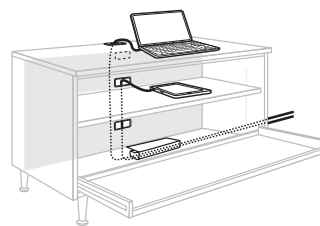

Modular electrical components with convenient, point-of-use access to power and data provide the full workstation solution.

Two Drawer

Wires run top-to-bottom (or bottom-to-top!) through an internal wire corridor.

Open Shelf

Wires are fully accessible inside the cabinet.

Rollout Shelf

Reach your wires via internal grommets.

Choices to Complement Your Surroundings

A wide variety of colors, laminates, fabrics, drawer fronts, and locks are available to coordinate with your office environment. Our robust construction meets or exceeds the ANSI-BIFMA standards for durability and safety.