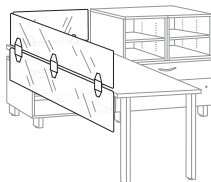

Work Surfaces

Desk Legs (27 3/4" high) and Floating Top Support

Round

Rectangle

Floating Top Support with tape or screws

Acrylic Privacy Screens and Modesty Panels

Metal Modesty Panels

Tackable Privacy Screens

Overhead Storage and Tack Boards

Cushions are 1" thick, with nonslip rubber backing

Felt Drawer Liner

Magnetic Drawer Dividers

Point of Use Power and Data

Cove - Table Top Solutions

Drifter

Modular Power