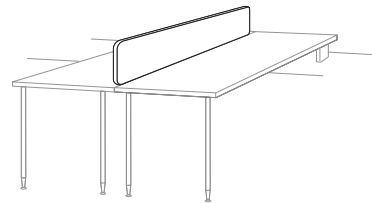

Work Surfaces

Desk Legs (27 3/4" high) and Floating Top Support

Round

Rectangle

Floating Top Support with tape or screws

Acrylic Privacy Screens and Modesty Panels

Metal Modesty Panels

Tackable Privacy Screens

Overhead Storage and Tack Boards

Cushions are 1" thick, with nonslip rubber backing

Felt Drawer Liner

Magnetic Drawer Dividers

Point of Use Power and Data

Cove - Table Top Solutions

Drifter

Modular Power