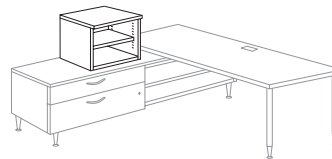

SL Series

K Series

Cabinet and Desk Leg Styles

S: Round

R: Rectangle

Statement of Line

Low Storage Cabinets

Two Drawer

Open Shelves

Rollout Shelf

Credenza

Towers

12" Wide

12" Wide Coat Rod

12" Wide 2 Shelves

18" Wide

18" Wide Closet & Shelves

Stack-on Cube

18" Wide

Personal Drawers

Cushion Mobiles

Box/File

Pencil/Box/File

Power Locker