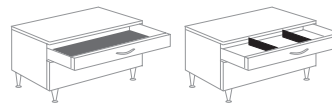

Work Surfaces

Desk Legs (27 3/4" high) and Floating Top Support

Round

Rectangle

Floating Top Support with tape or screws

Acrylic Privacy Screens and Modesty Panels

Metal Modesty Panels

Tackable Privacy Screens

Overhead Storage and Tack Boards

Cushions are 1" thick, with nonslip rubber backing

Felt Drawer Liner

Magnetic Drawer Dividers

Point of Use Power and Data

Cove - Table Top Solutions

Drifter

Modular Power