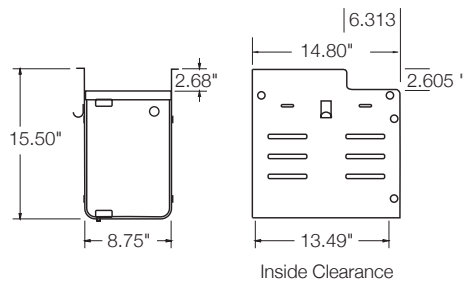

Marty

UNDERMOUNT
SMALL STORAGE

BASIC CONSTRUCTION

- Metalworks products meet or exceed applicable ANSI-BIFMA standards for durability and safety
- 14 gauge steel frame and 12 gauge steel door, available in 72 standard colors plus custom powder coated finishes
- Laminate shelf (TFL) in white, grey or black
- Includes detachable hook for hanging bags

OPTIONS

- Wireless charging disc in silver metallic with 5 foot cord (Discontinued November 15, 2022)
- Non-locking, keyed lock or E-lock mini

Laminates

M-1573-60
Frosty White

M-631-60
Classic Black

M-D381-60
Grey